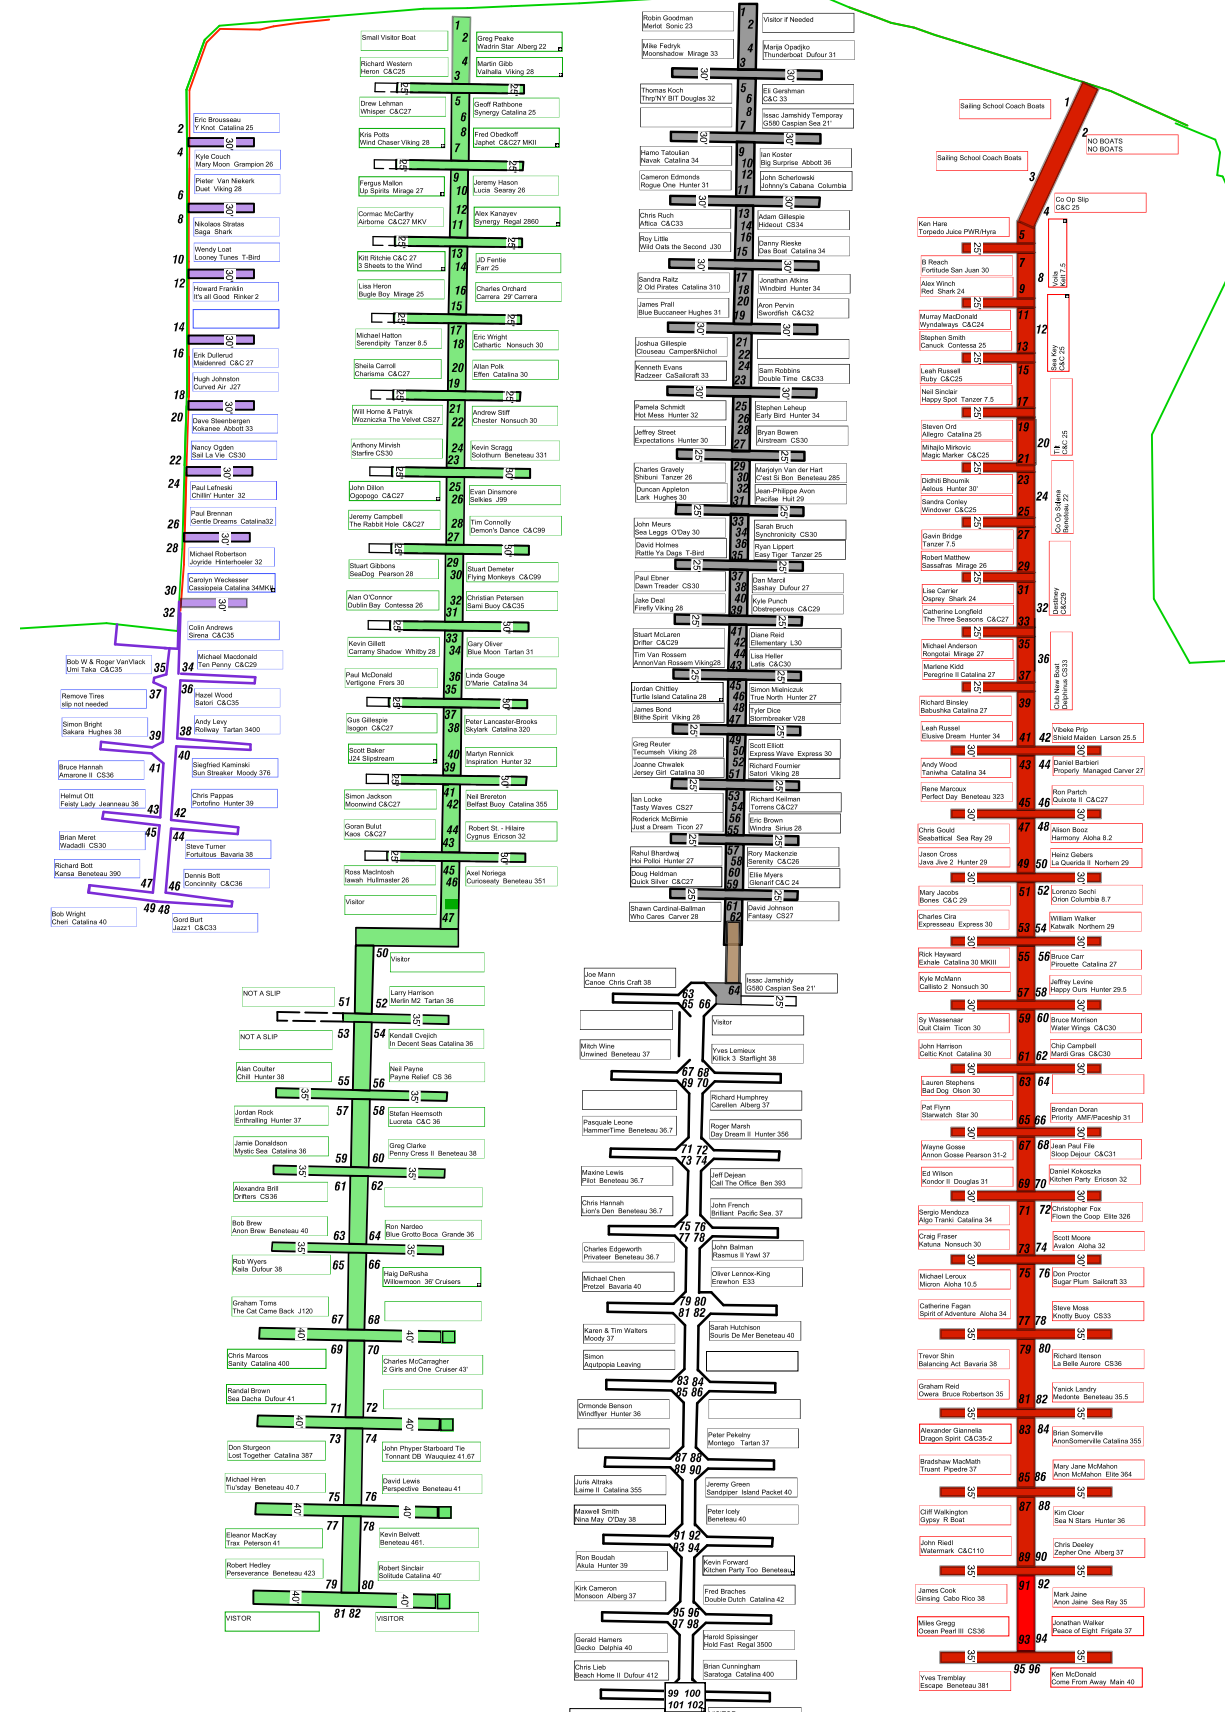

Joe Simpson Jobby Bayfield 32C				
Kamila Gourde No Launch TBC Shalry 23				
Rick Jackson Vahanda Classic Wood				
Paul Bark Creme de Cere J35 For Sale				
John Ballmoor Rasmus II Yawl 37